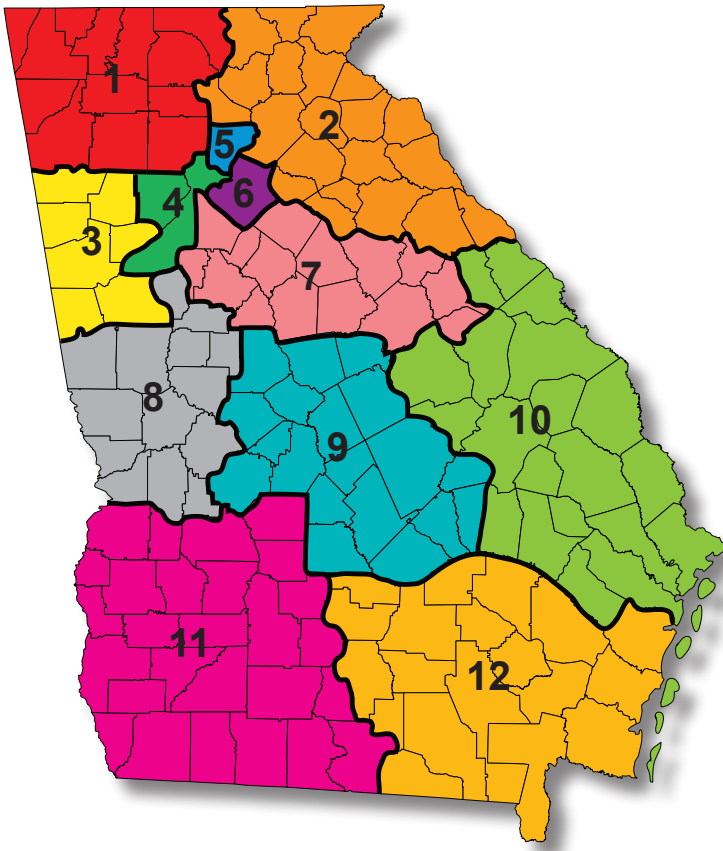

# GEORGIA DECA

## Region Alignment

- Region 1:** Bartow, Catoosa, Chatooga, Cherokee, Dade, Fannin, Floyd, Gordon, Gilmer, Murray, Pickens, Rome City, Walker, Whitfield
- Region 2:** Banks, Barrow, Clarke, Dawson, Elbert, Franklin, Habersham, Hall, Hart, Jackson, Lumpkin, Madison, Oconee, Oglethorpe, Rabun, Stephens, Towns, Union, White
- Region 3:** Carroll, Coweta, Douglas, Haralson, Heard, Paulding, Polk
- Region 4:** Atlanta City, Cobb, Fulton, Marietta City
- Region 5:** Forsyth
- Region 6:** Gwinnett
- Region 7:** Butts, Clayton, DeKalb, Greene, Henry, Jasper, Morgan, Newton, Putnam, Rockdale, Walton
- Region 8:** Chattahoochee, Fayette, Harris, Lamar, Marion, Meriwether, Muscogee, Pike, Schley, Spalding, Talbot, Taylor, Troup, Upson
- Region 9:** Baldwin, Bibb, Bleckley, Crawford, Houston, Jones, Macon, Monroe, Peach, Twiggs
- Region 10:** Bryan, Bulloch, Burke, Candler, Chatham, Columbia, Effingham, Emmanuel, Evans, Glascock, Hancock, Jefferson, Jenkins, Johnson, Laurens, Liberty, Lincoln, Long, McDuffie, Montgomery, Screven, Taliaferro, Tattnall, Toombs, Truetten, Warren, Washington, Wheeler, Wilkes, Wilkinson
- Region 11:** Baker, Brooks, Calhoun, Clay, Colquitt, Cook, Crisp, Decatur, Dooly, Dougherty, Early, Grady, Lee, Lowndes, Miller, Mitchell, Quitman, Randolph, Seminole, Stewart, Sumter, Terrell, Thomas, Tift, Turner, Webster, Worth
- Region 12:** Appling, Atkinson, Bacon, Ben Hill, Berrien, Brantley, Camden, Charlton, Clinch, Coffee, Dodge, Echols, Glynn, Irwin, Jeff Davis, Lanier, McIntosh, Pierce, Pulaski, Ware, Wayne, Wilcox